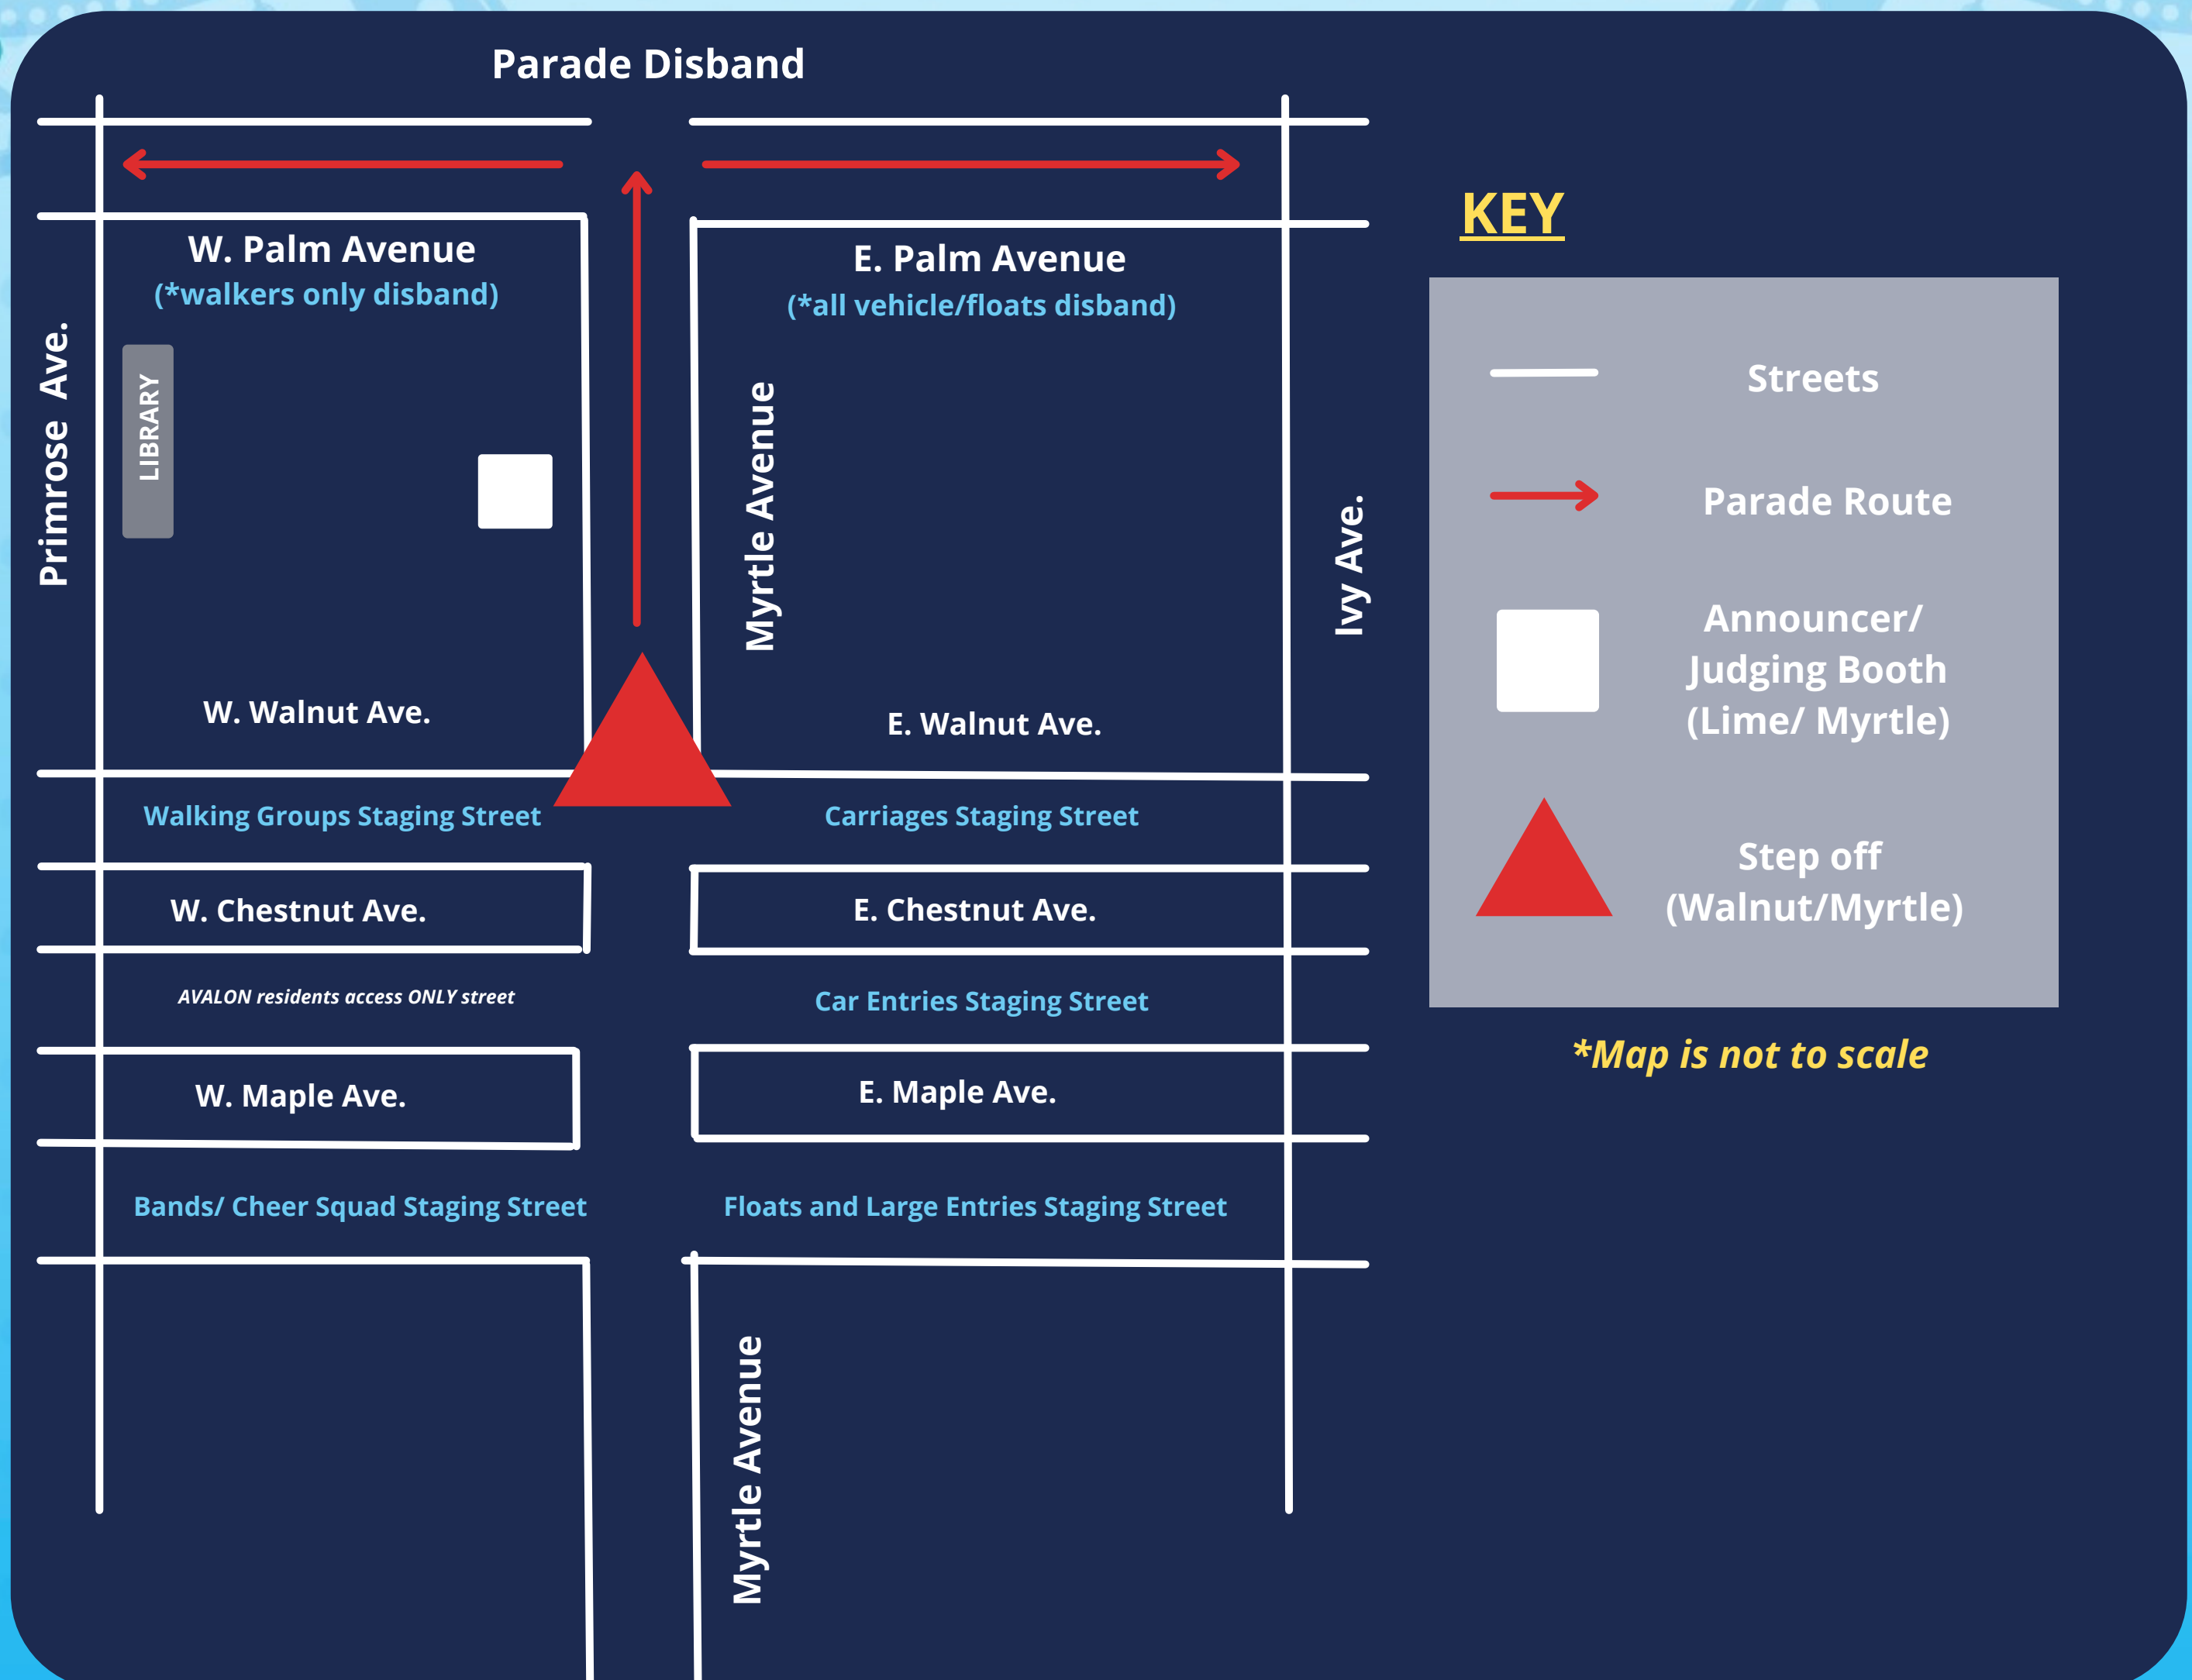

MONROVIA DAYS

Community Festival

MONROVIA DAYS PARADE ROUTE

Parade Route:

- Parade route begins and steps off at Walnut Avenue heading north and disbands at East Palm Avenue.
- Parade route from step off to disband is roughly 1.1 miles.
- Parade check in begins at 9:00 a.m. All entries need to be in position no later than 9:30 a.m.

9:00 a.m. - PARADE CHECK-IN

9:30 a.m. - ALL ENTRIES STAGED

10:00 a.m. - PARADE PROMPTLY BEGINS

FOR MORE INFORMATION, CONTACT THE COMMUNITY SERVICES DEPARTMENT 626.256.8246